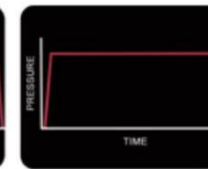

Specifically designed to easily brew single-origin coffee

Attach the Dripping Shower accessory to the brewing head, and select multi-stage pre-soak and drip settings to simulate authentic pour over coffee.