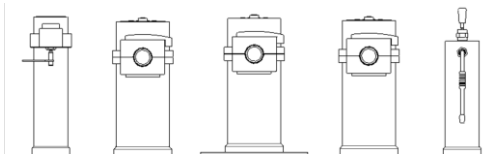

PRO COUNTER TOP SYSTEM

Single Origin | Espresso Tea | Espresso Coffee