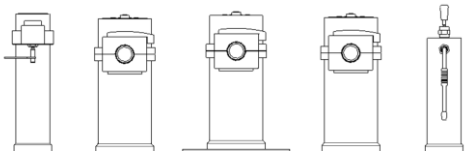

Steam Unit & Pour Over Unit

(GCM-2107) (GCM-2108)